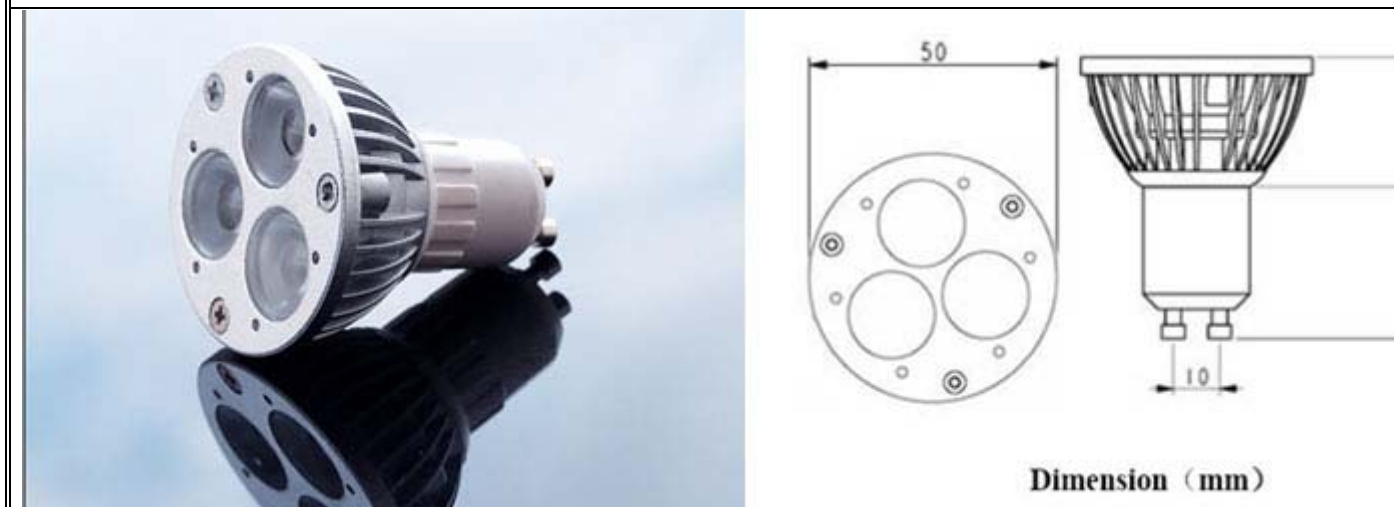

EB-HG1-03-W/WW-AUN-13NID50

Product Description

LED Q'ty	3PCS	
LED Type	Nichia High Power Emitter	
EMITTED COLOR	White W	Warm White WW
LED Wavelength λ or Tc	5000~7000K	2500~3500K

Item	Parameter range		Unit
	W	WW	
EB-HG1-03-W/WW-AUN-13NID50			
Luminous Flux	150~200	100~150	LM
Luminance@1M	270~300	240~270	LUX
CRI	75	80	
Viewing Angle	50±5		Degree
Operating voltage	AC 90~240		V
Operating frequency	50~60		HZ
Input Current	30		m A
Total power	3		W
PF	0.4		
Weight	58		G
Operating temperature	-20~40		
Warranty	1		Year
Life	5		Year